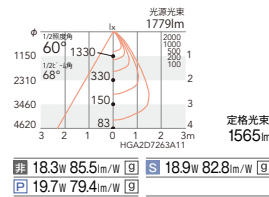

非 ERD4400S (白) ¥19,800
非 ERD4400B (黒) ¥19,800
S ERD3666S (白) ¥23,800
P ERD4400S-P (白) ¥24,800

非 ERD4438S (白) ¥19,800
非 ERD4438B (黒) ¥19,800
S ERD3853S (白) ¥23,800