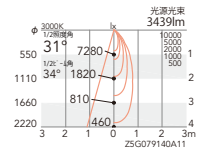

定格光束 3266lm
非 34.9w 93.5lm/W
S 36.1w 90.4lm/W
P 36.4w 89.7lm/W