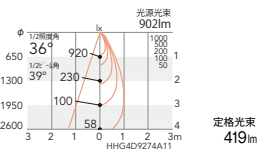

非 9.9W 42.3lm/W S 10.3W 40.6lm/W
P 10.9W 38.4lm/W

非 9.9W 40.1lm/W S 10.5W 37.8lm/W
P 10.9W 36.4lm/W

非 9.9W 36.7lm/W S 10.5W 34.6lm/W
P 10.9W 33.3lm/W

OPTION

スマートレズシステム (無線信号制御方式) ▶P.643

ライトコントローラ (PWM信号制御)
X-239WB (100V) ▶P.648
X-240WB (200V-254V) ▶P.648

NEW RX-382W (100V) ▶P.648

GRAFIK Eye. QS LUTRON ▶P.646

非 非調光 S Smart LEDZ 無線調光 P PWM信号制御 O 工場在庫品・標準納期 受注後7日前後(詳細はお問い合わせください)

弊社商品の器具不点灯などの故障に対し、3年間の無償保証に加え、2年間の無償提供させていただきます。(一部の対象商品は、5年間の無償提供。)
詳しくはP.858をご確認ください。

特別な記載のないものは、写真方向以外の取付けはできません。掲載されている一部の画像やデータは色や明るさを表現したシミュレーションです。実際と仕様が異なる場合がありますのでご了承ください。

発売予定商品イメージ仕様については、開発中であるため最終仕様とは異なる場合がございます。ご了承ください。LED素子は白熱灯・蛍光灯などの一般光源に比べ(ラツキがあるため)発光色、明るさが異なる場合がありますのでご了承ください。