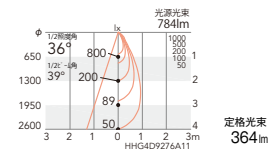

非 9.9W 42.3lm/W S 10.3W 40.6lm/W
P 10.9W 38.4lm/W

非 9.9W 40.1lm/W S 10.5W 37.8lm/W
P 10.9W 36.4lm/W

非 9.9W 36.7lm/W S 10.5W 34.6lm/W
P 10.9W 33.3lm/W

OPTION

スマートレズシステム (無線信号制御方式) ▶P.643

ライトコントローラ (PWM信号制御)
X-239WB (100V) ▶P.648
X-240WB (200V-254V) ▶P.648

NEW RX-382W (100V) ▶P.648

GRAFIK Eye. QS LUTRON ▶P.646

非 非調光 S Smart LEDZ 無線調光 P PWM信号制御 O 工場在庫品・標準納期 受注後7日前後(詳細はお問い合わせください)

弊社商品の器具不点灯などの故障に対し、3年間の無償保証に加え、2年間の無償提供させていただきます。(一部の対象商品は、5年間の無償提供。)
詳しくはP.858をご確認ください。

特別な記載のないものは、写真方向以外の取付けはできません。掲載されている一部の画像やデータは色や明るさを表現したシミュレーションです。実際と仕様が異なる場合がありますのでご了承ください。

発売予定商品イメージ仕様については、開発中であるため最終仕様とは異なる場合がございます。ご了承ください。LED素子は白熱灯・蛍光灯などの一般光源に比べ(ラツキがあるため)発光色、明るさが異なる場合がありますのでご了承ください。