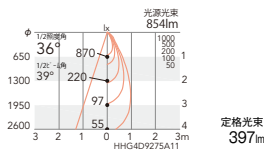

非 9.9W 42.3lm/W S 10.3W 40.6lm/W
P 10.9W 38.4lm/W

非 9.9W 40.1lm/W S 10.5W 37.8lm/W
P 10.9W 36.4lm/W

非 9.9W 36.7lm/W S 10.5W 34.6lm/W
P 10.9W 33.3lm/W

OPTION

スマートレズシステム (無線信号制御方式) ▶P.643

ライトコントローラ (PWM信号制御)
X-239WB (100V) ▶P.648
X-240WB (200V-254V) ▶P.648

NEW RX-382W (100V) ▶P.648

GRAFIK Eye. QS LUTRON ▶P.646

非 非調光 S Smart LEDZ 無線調光 P PWM信号制御 O 工場在庫品・標準納期 受注後7日前後(詳細はお問い合わせください)

弊社商品の器具不点灯などの故障に対し、3年間の無償保証に加え、2年間の無償提供させていただきます。(一部の対象商品は、5年間の無償提供。)
詳しくはP.858をご確認ください。

特別な記載のないものは、写真方向以外の取付けはできません。掲載されている一部の画像やデータは色や明るさを表現したシミュレーションです。実際と仕様が異なる場合がありますのでご了承ください。

発売予定商品イメージ仕様については、開発中であるため最終仕様とは異なる場合がございます。ご了承ください。LED素子は白熱灯・蛍光灯などの一般光源に比べ(ラツキがあるため)発光色、明るさが異なる場合がありますのでご了承ください。