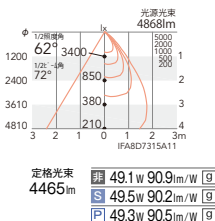

OPTION

スマートレッズシステム (無線信号制御方式) ▶P.643

ライトコントローラ (PWM信号制御)
X-239WB (100V) ▶P.648
X-240WB (200V-254V) ▶P.648
NEW RX-382W (100V) ¥17,800

GRAFIK Eye QS
●LUTRON.
▶P.646

■ 非調光 S Smart LEDZ 無線調光 P PWM信号制御 ○ 工場在庫品:標準納期 受注後7日前後 (詳細はお問い合わせください) ㊟ グリーン購入対象機種適合品

弊社商品の器具不点灯などの故障に対し、3年間の無償保証に加え、2年間の無償提供させていただきます。(一部の対象商品は、5年間の無償提供。)
詳しくはP.858をご確認ください。

特別な記載のないものは、写真方向以外の取付けはできません。掲載されている一部の画像やデータは色や明るさを表現したシミュレーションです。実際と仕様が異なる場合がありますのでご了承ください。

発売予定商品イメージ仕様については、開発中であるため最終仕様とは異なる場合がございます。ご了承ください。LED素子は白熱灯・蛍光灯などの一般光源に比べ、(ラツクがあるため発光色、明るさが異なる場合があります)のでご了承ください。