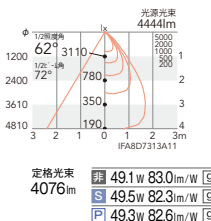

OPTION

スマートレッズシステム (無線信号制御方式) ▶P.643

ライトコントローラ (PWM信号制御)
X-239WB (100V) ▶P.648
X-240WB (200V-254V) ▶P.648
NEW RX-382W (100V) ¥17,800

GRAFIK Eye QS
●LUTRON.
▶P.646

■ 非調光 S Smart LEDZ 無線調光 P PWM信号制御 ○ 工場在庫品:標準納期 受注後7日前後 (詳細はお問い合わせください) ㊟ グリーン購入対象機種適合品

弊社商品の器具不点灯などの故障に対し、3年間の無償保証に加え、2年間の無償提供させていただきます。(一部の対象商品は、5年間の無償提供。)
詳しくはP.858をご確認ください。

特別な記載のないものは、写真方向以外の取付けはできません。掲載されている一部の画像やデータは色や明るさを表現したシミュレーションです。実際と仕様が異なる場合がありますのでご了承ください。

発売予定商品イメージ仕様については、開発中であるため最終仕様とは異なる場合がございます。ご了承ください。LED素子は白熱灯・蛍光灯などの一般光源に比べ、(ラツクがあるため発光色、明るさが異なる場合があります)のでご了承ください。