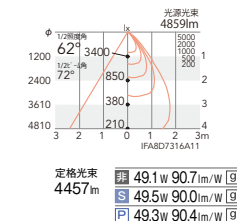

OPTION

スマートレッズシステム (無線信号制御方式) ▶P.643

ライトコントローラ (PWM信号制御)
X-239WB (100V) ▶P.648
X-240WB (200V-254V) ▶P.648
NEW RX-382W (100V) ¥17,800

GRAFIK Eye QS
●LUTRON.
▶P.646

■ 非調光 S Smart LEDZ 無線調光 P PWM信号制御 ○ 工場在庫品:標準納期 受注後7日前後 (詳細はお問い合わせください) ㊟ グリーン購入対象機種適合品

弊社商品の器具不点灯などの故障に対し、3年間の無償保証に加え、2年間の無償提供させていただきます。(一部の対象商品は、5年間の無償提供。)
詳しくはP.858をご確認ください。

特別な記載のないものは、写真方向以外の取付けはできません。掲載されている一部の画像やデータは色や明るさを表現したシミュレーションです。実際と仕様が異なる場合がありますのでご了承ください。

発売予定商品イメージ仕様については、開発中であるため最終仕様とは異なる場合がございます。ご了承ください。LED素子は白熱灯・蛍光灯などの一般光源に比べ、(ラツクがあるため発光色、明るさが異なる場合があります)のでご了承ください。